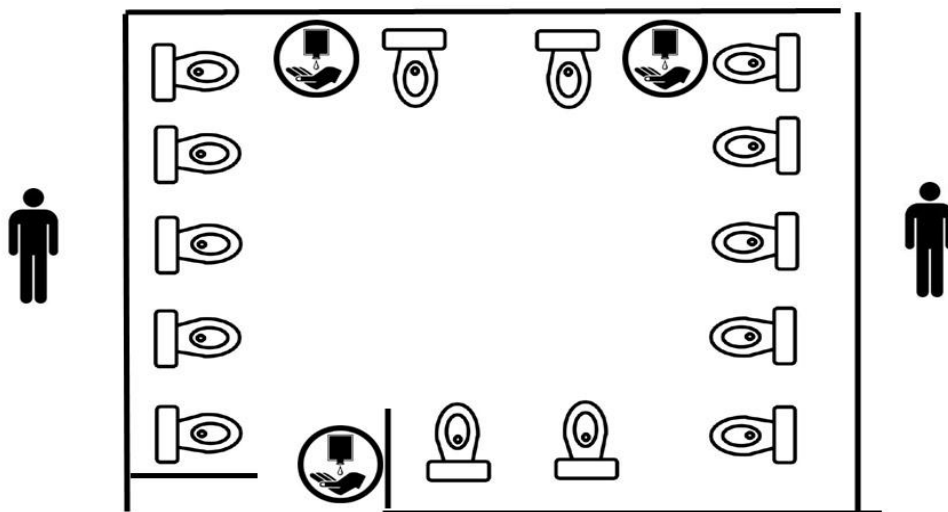

HIGH CAPACITY ALL MENS URINALS