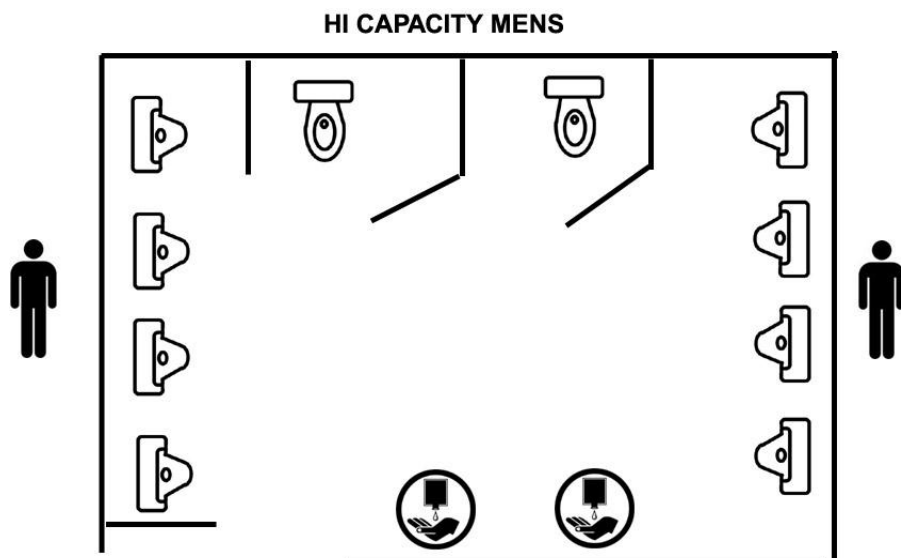

Mens Combi

8 x Urinals

2 x Cubicles